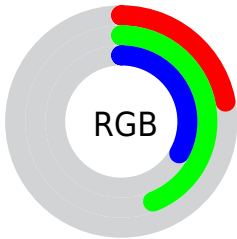

Distribution

- Red (22%)
- Green (44%)
- Blue (33%)