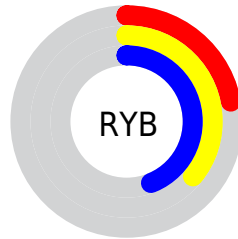

- Red (22%)
- Yellow (36%)
- Blue (44%)