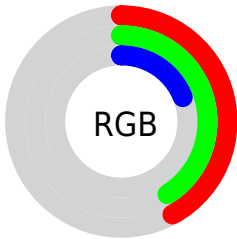

Distribution

- Red (42%)
- Green (41%)
- Blue (19%)