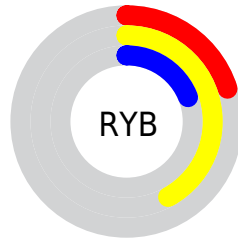

## Conversions Part 2

<b>Format</b>	<b>Color</b>
<b>RYB</b>	51, 106, 49
Decimal	6973489
CIELab	43.00, -7.57, 30.91
CIELCh	43, 31.826, 103.752
Yxy	13.1578, 0.3884, 0.4473
Android (android.graphics.Color)	4285163569 (0xFF6A6831)
YUV	98.3280, -24.3187, 6.7283
Hunter-Lab	36.2736, -7.2682, 17.4929

# Details

The CIELCh color **43, 31.826, 103.752** is a dark color, and the websafe version is hex **666633**. A complement of this color would be **24, 36.348, 296.359**, and the grayscale version is **42, 0.006, 296.813**.

A 20% lighter version of the original color is **63, 31.815, 103.537**, and **23, 31.582, 103.376** is the 20% darker color. If you saturate the color by 10%, you get **43, 37.017, 102.920**, and if you desaturate by 10%, it is **43, 26.244, 104.647**.

# Distribution

- Red (42%)
- Green (41%)
- Blue (19%)

- Red (20%)
- Yellow (42%)
- Blue (19%)

- Cyan (0%)
- Magenta (2%)
- Yellow (54%)
- Black (58%)

- Cyan (58%)
- Magenta (59%)
- Yellow (81%)