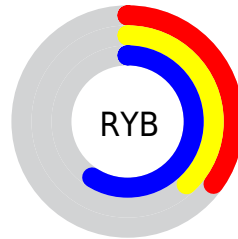

# Details

The CIELCh color **43, 31.923, 289.437** is a dark color, and the websafe version is hex **666699**. A complement of this color would be **59, 29.794, 99.049**, and the grayscale version is **43, 0.006, 296.813**.

A 20% lighter version of the original color is **63, 31.927, 288.924**, and **23, 32.001, 289.377** is the 20% darker color. If you saturate the color by 10%, you get **38, 40.439, 291.516**, and if you desaturate by 10%, it is **48, 23.714, 287.638**.

# Distribution

Red (35%)

Green (38%)

Blue (59%)

Red (35%)

Yellow (38%)

Blue (59%)

Cyan (41%)