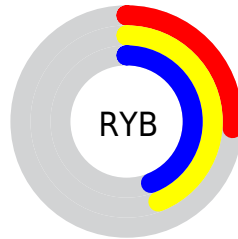

# Details

The CIELCh color **43, 32.158, 142.173** is a dark color, and the websafe version is hex **336633**. A complement of this color would be **35, 32.108, 327.114**, and the grayscale version is **40, 0.006, 296.813**.

A 20% lighter version of the original color is **63, 31.985, 142.506**, and **23, 32.239, 142.220** is the 20% darker color. If you saturate the color by 10%, you get **42, 39.694, 141.184**, and if you desaturate by 10%, it is **44, 24.290, 143.052**.

# Distribution

 Red (26%)

 Green (44%)

 Blue (27%)

 Red (26%)

 Yellow (44%)

 Blue (44%)

 Cyan (40%)