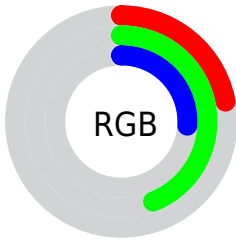

Distribution

- Red (22%)
- Green (44%)
- Blue (26%)