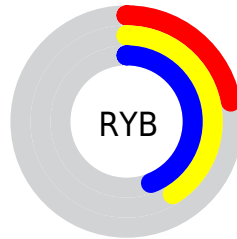

- Red (22%)
- Yellow (41%)
- Blue (44%)