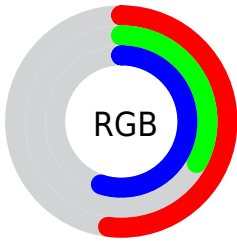

Distribution

- Red (52%)
- Green (33%)
- Blue (55%)