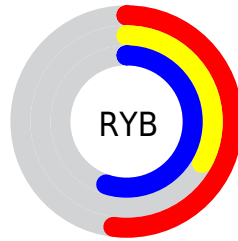

- Red (52%)
- Yellow (33%)
- Blue (55%)