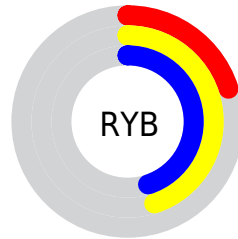

## Conversions Part 2

<b>Format</b>	<b>Color</b>
<b>RYB</b>	50, 115, 115
Decimal	3306290
CIELab	43.00, -35.07, 29.49
CIElCh	43, 45.817, 139.939
Yxy	13.1578, 0.3047, 0.5003
Android (android.graphics.Color)	4281496370 (0xFF327332)
YUV	88.1550, -18.8104, -33.4619
Hunter-Lab	36.2736, -24.0460, 17.0061

# Details

The CIELCh color **43, 45.817, 139.939** is a dark color, and the websafe version is hex **336633**. A complement of this color would be **32, 45.490, 327.202**, and the grayscale version is **38, 0.005, 296.813**.

A 20% lighter version of the original color is **63, 46.026, 139.716**, and **23, 43.960, 137.447** is the 20% darker color. If you saturate the color by 10%, you get **42, 52.524, 138.857**, and if you desaturate by 10%, it is **44, 38.360, 140.975**.

# Distribution

Red (20%)

Green (45%)

Blue (20%)

Red (20%)

Yellow (45%)

Blue (45%)

Cyan (57%)