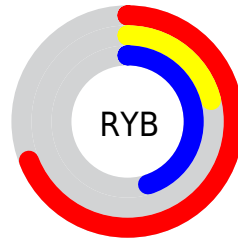

# Details

The CIELCh color **43, 54.789, 352.941** is a dark color, and the websafe version is hex **993366**. A complement of this color would be **64, 51.997, 155.923**, and the grayscale version is **41, 0.006, 296.813**.

A 20% lighter version of the original color is **63, 55.069, 352.721**, and **25, 49.172, 355.410** is the 20% darker color. If you saturate the color by 10%, you get **41, 59.557, 355.414**, and if you desaturate by 10%, it is **46, 48.495, 350.961**.

# Distribution

Red (69%)

Green (21%)

Blue (45%)

Red (69%)

Yellow (21%)

Blue (45%)

Cyan (0%)