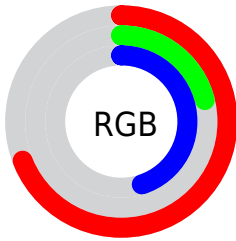

Distribution

Red (69%)

Green (21%)

Blue (45%)