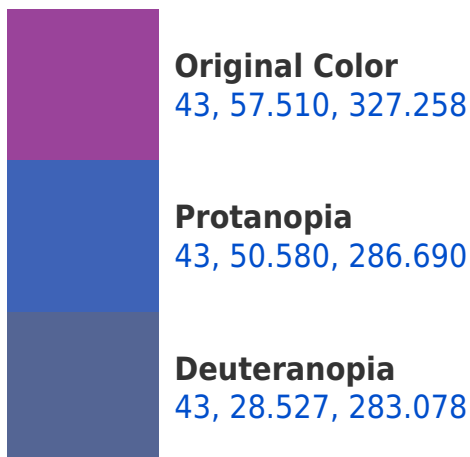

## Background

This preview shows how black text looks on a background with the CIELCh color 43, 57.510, 327.258.

This preview shows how white text looks on a background with the CIELCh color 43, 57.510, 327.258.

## Dichromacy

**Tritanopia**  
43, 27.583, 16.291

# Trichromacy

**Original Color**  
43, 57.510, 327.258

**Protanomaly**  
42, 51.382, 299.667

**Deuteranomaly**  
42, 37.564, 305.544

**Tritanomaly**  
43, 34.819, 348.929

# Monochromacy

**Original Color**  
43, 57.510, 327.258

**Achromatopsia**  
44, 0.006, 296.813

**Achromatomaly**  
42, 22.315, 325.769