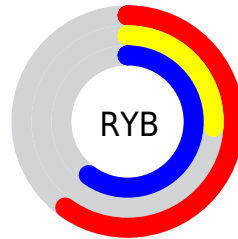

## Conversions Part 2

<b>Format</b>	<b>Color</b>
<a href="#">RYB</a>	<a href="#">154, 67, 154</a>
Decimal	<a href="#">10109850</a>
CIELab	<a href="#">43.00, 48.37, -31.10</a>
CIElCh	<a href="#">43, 57.510, 327.258</a>
Yxy	<a href="#">13.1578, 0.3188, 0.1989</a>
Android (android.graphics.Color)	<a href="#">4288299930 (0xFF9A439A)</a>
YUV	<a href="#">102.9310, 25.1770, 44.7875</a>
Hunter-Lab	<a href="#">36.2736, 40.2833, -26.7444</a>

# Details

The CIELCh color  $43, 57.510, 327.258$  is a dark color, and the websafe version is hex  $993399$ . A complement of this color would be  $57, 57.968, 139.760$ , and the grayscale version is  $43, 0.006, 296.813$ .

A 20% lighter version of the original color is  $63, 57.300, 327.026$ , and  $23, 57.259, 327.376$  is the 20% darker color. If you saturate the color by 10%, you get  $41, 65.342, 327.616$ , and if you desaturate by 10%, it is  $46, 48.447, 326.833$ .

# Distribution

Red (60%)

Green (26%)

Blue (60%)

Red (60%)

Yellow (26%)

Blue (60%)

Cyan (0%)