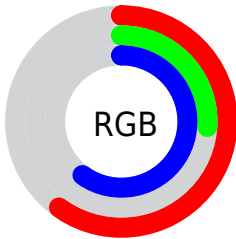

Distribution

Red (60%)

Green (26%)

Blue (60%)