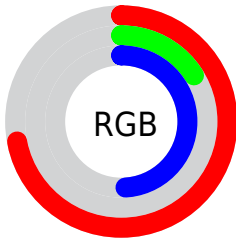

Distribution

- Red (72%)
- Green (16%)
- Blue (49%)