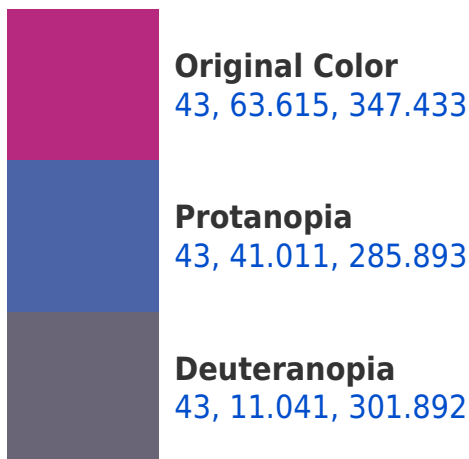

## Background

This preview shows how black text looks on a background with the CIELCh color 43, 63.615, 347.433.

This preview shows how white text looks on a background with the CIELCh color 43, 63.615, 347.433.

## Dichromacy

**Tritanopia**  
43, 53.554, 27.169

# Trichromacy

**Original Color**  
43, 63.615, 347.433

**Protanomaly**  
40, 46.313, 310.623

**Deuteranomaly**  
41, 32.587, 333.951

**Tritanomaly**  
43, 53.811, 10.743

# Monochromacy

**Original Color**  
43, 63.615, 347.433

**Achromatopsia**  
39, 0.006, 296.813

**Achromatomaly**  
38, 28.094, 342.254