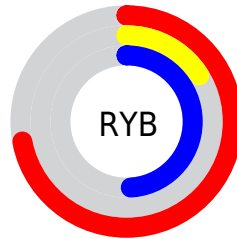

- Red (72%)
- Yellow (16%)
- Blue (49%)