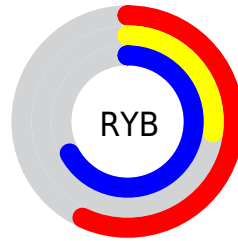

A 20% lighter version of the original color is  $63, 64.410, 319.790$ , and  $23, 64.240, 319.852$  is the 20% darker color. If you saturate the color by 10%, you get  $40, 72.898, 320.012$ , and if you desaturate by 10%, it is  $47, 54.342, 319.582$ .

# Distribution

Red (57%)

Green (27%)

Blue (67%)

Red (57%)

Yellow (27%)

Blue (67%)

Cyan (15%)