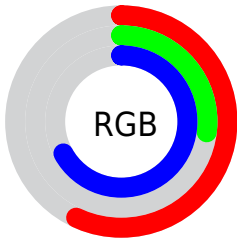

Distribution

Red (57%)

Green (27%)

Blue (67%)