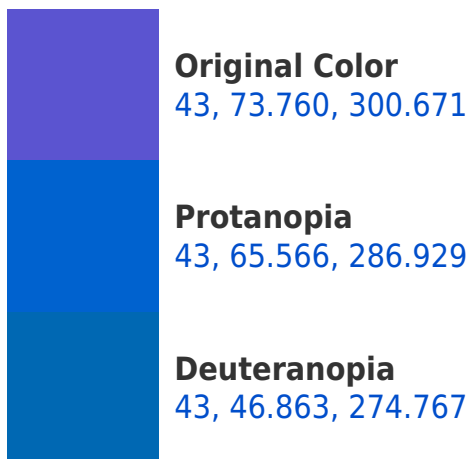

## **Background**

This preview shows how black text looks on a background with the CIELCh color 43, 73.760, 300.671.

This preview shows how white text looks on a background with the CIELCh color 43, 73.760, 300.671.

## Dichromacy

**Tritanopia**  
43, 17.988, 215.264

# Trichromacy

**Original Color**  
43, 73.760, 300.671

**Protanomaly**  
42, 68.443, 290.441

**Deuteranomaly**  
42, 56.412, 285.088

**Tritanomaly**  
42, 31.615, 277.580

# Monochromacy

**Original Color**  
43, 73.760, 300.671

**Achromatopsia**  
42, 0.006, 296.813

**Achromatomaly**  
42, 27.298, 296.237