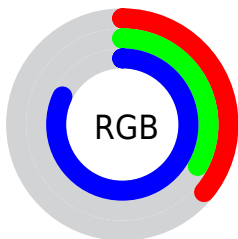

Distribution

- Red (36%)
- Green (33%)
- Blue (82%)