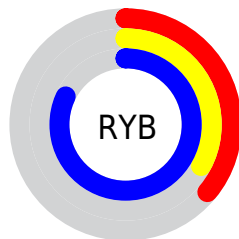

- Red (36%)
- Yellow (33%)
- Blue (82%)