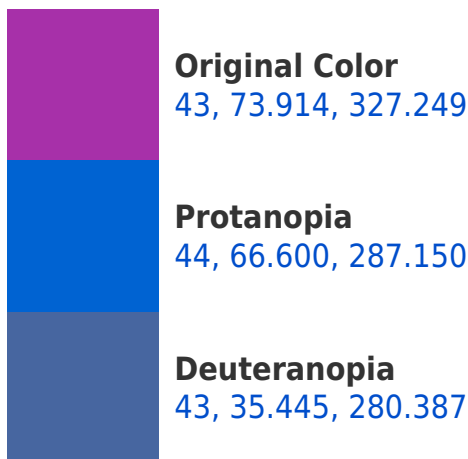

# Black Background

This preview shows how the CIELCh color 43, 73.914, 327.249 looks on a black background.

## **Background**

This preview shows how black text looks on a background with the CIELCh color 43, 73.914, 327.249.

This preview shows how white text looks on a background with the CIELCh color 43, 73.914, 327.249.

## Dichromacy

**Tritanopia**  
43, 35.516, 20.380

# Trichromacy

**Original Color**  
43, 73.914, 327.249

**Protanomaly**  
39, 69.617, 296.346

**Deuteranomaly**  
41, 49.648, 305.378

**Tritanomaly**  
42, 44.741, 350.194