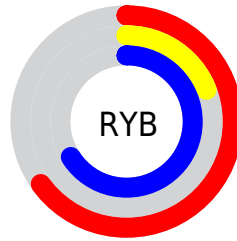

- Red (65%)
- Yellow (19%)
- Blue (66%)