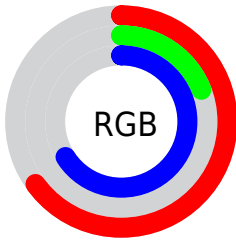

Distribution

- Red (65%)
- Green (19%)
- Blue (66%)