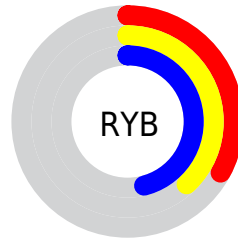

## Conversions Part 2

<b>Format</b>	<b>Color</b>
<b>R<sub>YB</sub></b>	85, 98, 118
Decimal	5598070
CIE Lab	44.00, -5.37, -8.81
CIE LCh	44, 10.319, 238.631
Yxy	13.8382, 0.2718, 0.3045
Android (android.graphics.Color)	4283788150 (0xFF556B76)
YUV	101.6760, 8.0477, -14.6249
Hunter-Lab	37.1997, -5.8383, -4.6486

# Details

The CIELCh color **44, 10.319, 238.631** is a dark color, and the websafe version is hex **666666**. A complement of this color would be **43, 11.943, 53.679**, and the grayscale version is **43, 0.006, 296.813**.

A 20% lighter version of the original color is **64, 10.419, 239.042**, and **24, 10.455, 237.998** is the 20% darker color. If you saturate the color by 10%, you get **42, 13.662, 240.150**, and if you desaturate by 10%, it is **46, 6.767, 237.404**.

# Distribution

Red (33%)

Green (42%)

Blue (46%)

Red (33%)

Yellow (38%)

Blue (46%)

Cyan (28%)