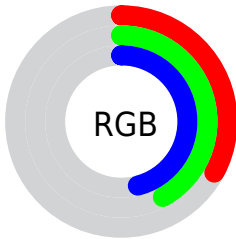

Distribution

Red (33%)

Green (42%)

Blue (46%)