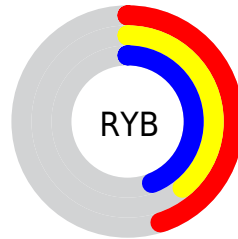

## Conversions Part 2

<b>Format</b>	<b>Color</b>
<b>R<sub>YB</sub></b>	115, 99, 113
Decimal	7562097
CIE Lab	44.00, 9.11, -5.51
CIE LCh	44, 10.645, 328.803
Yxy	13.8382, 0.3170, 0.3006
Android (android.graphics.Color)	4285752177 (0xFF736371)
YUV	105.3800, 3.7567, 8.4367
Hunter-Lab	37.1997, 4.9169, -2.0235

# Details

The CIELCh color  $44, 10.645, 328.803$  is a dark color, and the websafe version is hex  $666666$ . A complement of this color would be  $47, 10.621, 147.220$ , and the grayscale version is  $45, 0.006, 296.813$ .

A 20% lighter version of the original color is  $64, 10.606, 328.374$ , and  $24, 10.916, 329.471$  is the 20% darker color. If you saturate the color by 10%, you get  $41, 18.361, 329.383$ , and if you desaturate by 10%, it is  $47, 2.961, 328.196$ .

# Distribution

Red (45%)

Green (39%)

Blue (44%)

Red (45%)

Yellow (39%)

Blue (44%)

Cyan (0%)