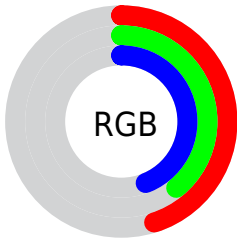

Distribution

Red (45%)

Green (39%)

Blue (44%)