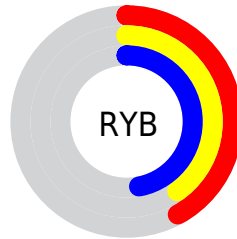

- Red (42%)
- Yellow (40%)
- Blue (47%)