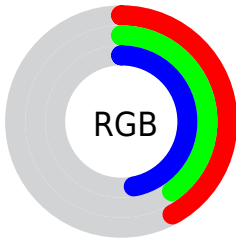

Distribution

- Red (42%)
- Green (40%)
- Blue (47%)