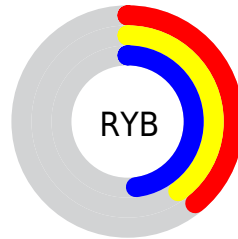

# Details

The CIELCh color **44, 11.426, 286.070** is a dark color, and the websafe version is hex **666666**. A complement of this color would be **50, 11.123, 102.097**, and the grayscale version is **44, 0.006, 296.813**.

A 20% lighter version of the original color is **64, 11.192, 285.811**, and **24, 11.321, 286.440** is the 20% darker color. If you saturate the color by 10%, you get **40, 18.060, 287.494**, and if you desaturate by 10%, it is **48, 5.008, 284.849**.

# Distribution

Red (39%)

Green (40%)

Blue (48%)

Red (39%)

Yellow (40%)

Blue (48%)

Cyan (18%)