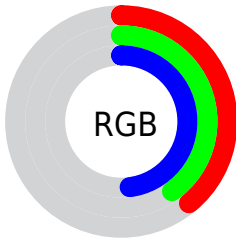

Distribution

Red (39%)

Green (40%)

Blue (48%)