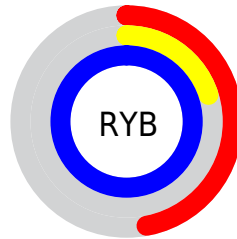

- Red (47%)
- Yellow (20%)
- Blue (100%)