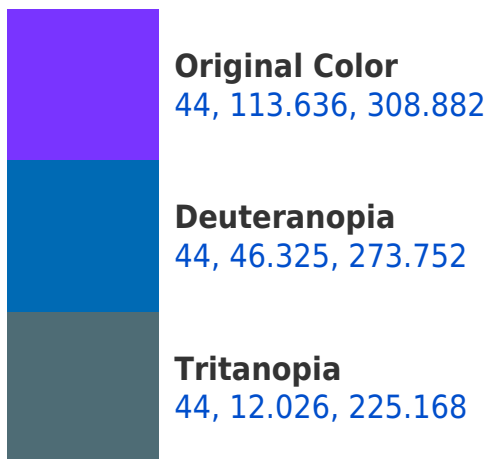

Any Text WCAG AAA × Fail

Black Background

This preview shows how the CIELCh color 44, 113.636, 308.882 looks on a black background.

Color Contrast Check

Large Text (above 18pt) WCAG AA ✓ Pass

Any Text WCAG AA × Fail

Large Text (above 18pt) WCAG AAA × Fail

Any Text WCAG AAA × Fail

If you want to check with other color combinations, try the [Color Contrast Checker](#).

CIELCh 44, 113.636, 308.882

Background

This preview shows how black text looks on a background with the CIELCh color 44, 113.636, 308.882.

This preview shows how white text looks on a background with the CIELCh color 44, 113.636, 308.882.

Color Blindness Simulation

Color vision deficiency is a very complex topic, and I could not describe the different causes any better than Wikipedia does, so if you want to learn more, you should check out their [article about color blindness](#).

Dichromacy

Trichromacy

Original Color
44, 113.636, 308.882

Deuteranomaly
41, 72.141, 293.494

Tritanomaly
41, 47.812, 298.819

Monochromacy

Original Color
44, 113.636, 308.882

Achromatopsia
41, 0.006, 296.813