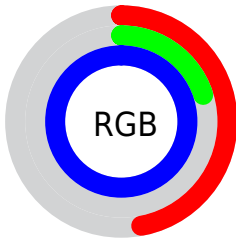

Distribution

- Red (47%)
- Green (20%)
- Blue (100%)