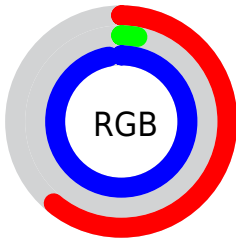

Distribution

- Red (61%)
- Green (3%)
- Blue (97%)