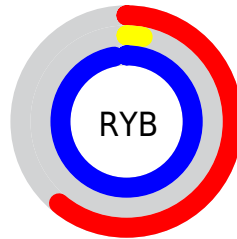

- Red (61%)
- Yellow (3%)
- Blue (97%)