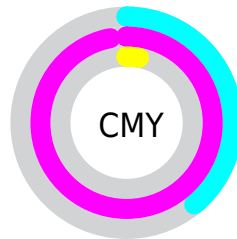

A 20% lighter version of the original color is **61, 95.023, 320.455**, and **29, 99.925, 311.583** is the 20% darker color. If you saturate the color by 10%, you get **43, 118.995, 314.677**, and if you desaturate by 10%, it is **47, 113.241, 315.502**.

Distribution

- Red (61%)
- Green (3%)
- Blue (97%)

- Red (61%)
- Yellow (3%)
- Blue (97%)

- Cyan (37%)
- Magenta (97%)
- Yellow (0%)
- Black (3%)

- Cyan (39%)
- Magenta (97%)
- Yellow (3%)

Brightness & Saturation Gradients

These gradients show how the CIELCh color 44, 117.993, 314.884 changes by changing the brightness by 10 percent. The first figure shows a shift by +10% for each color and the second figure -10%.

Similar to the brightness gradients but the following saturation gradients show a change of the CIELCh color 44, 117.993, 314.884 by changing the saturation by 10% instead.