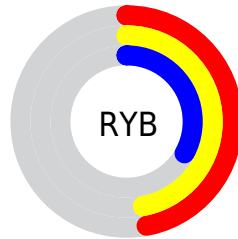

- Red (47%)
- Yellow (47%)
- Blue (33%)