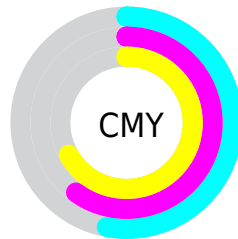

A 20% lighter version of the original color is **64, 13.416, 71.284**, and **24, 13.566, 70.352** is the 20% darker color. If you saturate the color by 10%, you get **42, 18.426, 70.640**, and if you desaturate by 10%, it is **46, 8.863, 73.029**.

# Distribution

- Red (47%)
- Green (40%)
- Blue (33%)

- Red (47%)
- Yellow (47%)
- Blue (33%)

- Cyan (0%)
- Magenta (15%)
- Yellow (30%)
- Black (53%)

- Cyan (53%)
- Magenta (60%)
- Yellow (67%)

# Brightness & Saturation Gradients

These gradients show how the CIELCh color 44, 13.540, 71.834 changes by changing the brightness by 10 percent. The first figure shows a shift by +10% for each color and the second figure -10%.