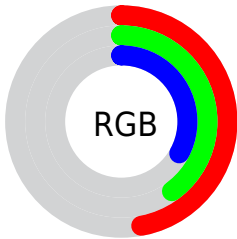

Distribution

- Red (47%)
- Green (40%)
- Blue (33%)