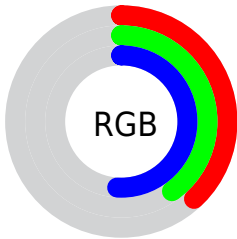

Distribution

Red (38%)

Green (40%)

Blue (51%)