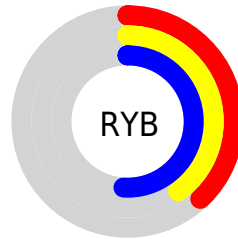

# Details

The CIELCh color **44, 16.314, 283.483** is a dark color, and the websafe version is hex **666699**. A complement of this color would be **52, 15.877, 97.113**, and the grayscale version is **44, 0.006, 296.813**.

A 20% lighter version of the original color is **64, 16.305, 283.254**, and **24, 16.694, 284.662** is the 20% darker color. If you saturate the color by 10%, you get **40, 22.890, 285.190**, and if you desaturate by 10%, it is **48, 9.930, 282.015**.

# Distribution

Red (38%)

Green (40%)

Blue (51%)

Red (38%)

Yellow (40%)

Blue (51%)

Cyan (26%)