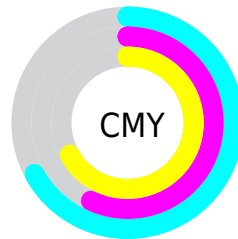

A 20% lighter version of the original color is **64, 18.862, 142.486**, and **24, 18.529, 142.144** is the 20% darker color. If you saturate the color by 10%, you get **43, 26.731, 141.285**, and if you desaturate by 10%, it is **45, 10.785, 142.687**.

# Distribution

Red (33%)

Green (43%)

Blue (33%)

Red (33%)

Yellow (43%)

Blue (43%)

Cyan (23%)

Magenta (0%)

Yellow (24%)

Black (57%)

Cyan (67%)

Magenta (57%)

Yellow (67%)