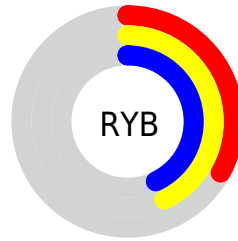

## Conversions Part 2

<b>Format</b>	<b>Color</b>
<b>R<sub>YB</sub></b>	84, 110, 109
Decimal	5598804
CIE <sub>Lab</sub>	44.00, -14.81, 11.56
CIE <sub>LCh</sub>	44, 18.791, 142.032
Yxy	13.8382, 0.3111, 0.3907
Android (android.graphics.Color)	4283788884 (0xFF556E54)
YUV	99.5610, -7.6716, -12.7700
Hunter-Lab	37.1997, -12.2229, 9.2099

# Details

The CIELCh color **44, 18.791, 142.032** is a dark color, and the websafe version is hex **336666**. A complement of this color would be **39, 18.832, 324.562**, and the grayscale version is **42, 0.006, 296.813**.

A 20% lighter version of the original color is **64, 18.862, 142.486**, and **24, 18.529, 142.144** is the 20% darker color. If you saturate the color by 10%, you get **43, 26.731, 141.285**, and if you desaturate by 10%, it is **45, 10.785, 142.687**.

# Distribution

Red (33%)

Green (43%)

Blue (33%)

Red (33%)

Yellow (43%)

Blue (43%)

Cyan (23%)