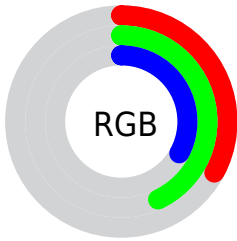

Distribution

Red (33%)

Green (43%)

Blue (33%)