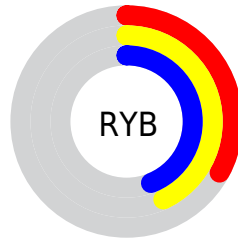

# Details

The CIELCh color **44, 19.970, 143.811** is a dark color, and the websafe version is hex **336666**. A complement of this color would be **39, 19.984, 326.730**, and the grayscale version is **42, 0.006, 296.813**.

A 20% lighter version of the original color is **64, 19.973, 144.198**, and **24, 19.784, 143.872** is the 20% darker color. If you saturate the color by 10%, you get **43, 27.821, 142.986**, and if you desaturate by 10%, it is **45, 12.028, 144.528**.

# Distribution

 Red (33%)

 Green (44%)

 Blue (33%)

 Red (33%)

 Yellow (43%)

 Blue (44%)

 Cyan (25%)