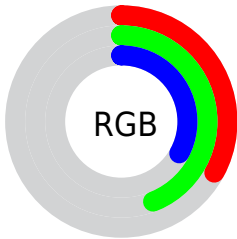

Distribution

Red (33%)

Green (44%)

Blue (33%)