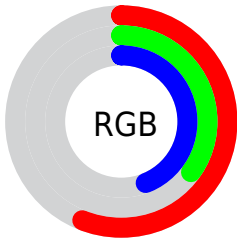

Distribution

- Red (56%)
- Green (35%)
- Blue (44%)