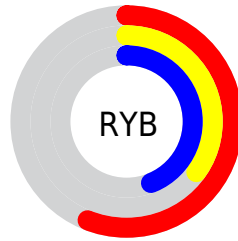

- Red (56%)
- Yellow (35%)
- Blue (44%)