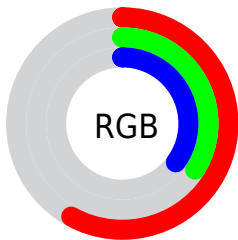

Distribution

- Red (58%)
- Green (34%)
- Blue (35%)