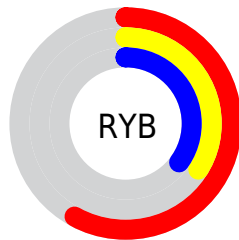

- Red (58%)
- Yellow (34%)
- Blue (35%)