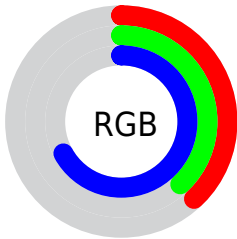

Distribution

Red (38%)

Green (38%)

Blue (67%)