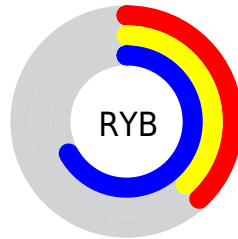

A 20% lighter version of the original color is `64, 45.286, 296.722`, and `24, 44.709, 296.354` is the 20% darker color. If you saturate the color by 10%, you get `38, 56.236, 298.428`, and if you desaturate by 10%, it is `50, 33.931, 294.828`.

# Distribution

Red (38%)

Green (38%)

Blue (67%)

Red (38%)

Yellow (38%)

Blue (67%)

Cyan (43%)