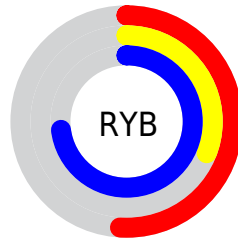

- Red (51%)
- Yellow (31%)
- Blue (73%)