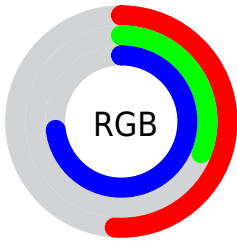

Distribution

- Red (51%)
- Green (31%)
- Blue (73%)