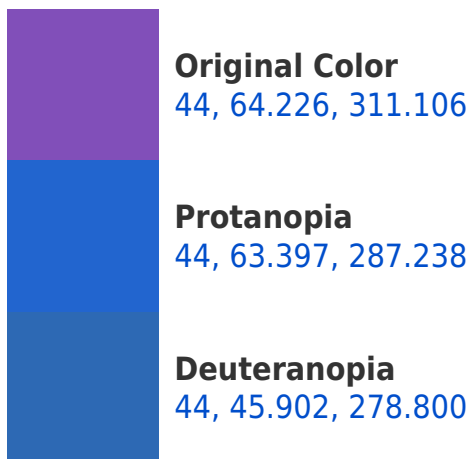

## Background

This preview shows how black text looks on a background with the CIELCh color 44, 64.226, 311.106.

This preview shows how white text looks on a background with the CIELCh color 44, 64.226, 311.106.

## Dichromacy

**Tritanopia**  
44, 7.847, 342.881

# Trichromacy

**Original Color**  
44, 64.226, 311.106

**Protanomaly**  
43, 63.323, 293.476

**Deuteranomaly**  
43, 51.543, 291.277

**Tritanomaly**  
43, 28.481, 315.041

# Monochromacy

**Original Color**  
44, 64.226, 311.106

**Achromatopsia**  
45, 0.006, 296.813

**Achromatomaly**  
44, 24.457, 309.132