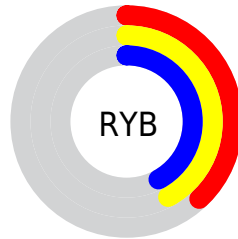

- Red (38%)
- Yellow (42%)
- Blue (42%)