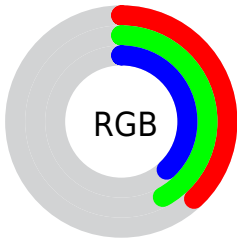

Distribution

- Red (38%)
- Green (42%)
- Blue (38%)