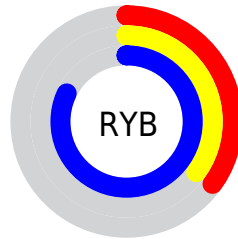

- Red (35%)
- Yellow (35%)
- Blue (82%)