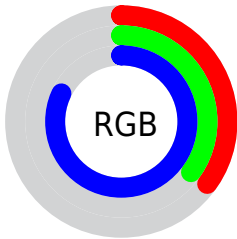

Distribution

- Red (35%)
- Green (35%)
- Blue (82%)