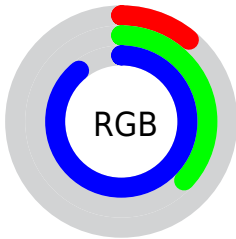

Distribution

- Red (11%)
- Green (37%)
- Blue (89%)