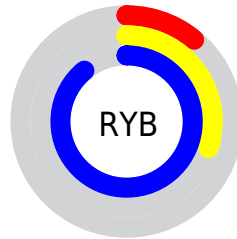

- Red (11%)
- Yellow (30%)
- Blue (89%)