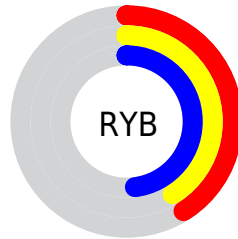

A 20% lighter version of the original color is  $65, 10.020, 291.241$ , and  $25, 9.902, 292.223$  is the 20% darker color. If you saturate the color by 10%, you get  $40, 17.799, 292.822$ , and if you desaturate by 10%, it is  $50, 2.813, 290.559$ .

# Distribution

Red (41%)

Green (41%)

Blue (48%)

Red (41%)

Yellow (41%)

Blue (48%)

Cyan (14%)