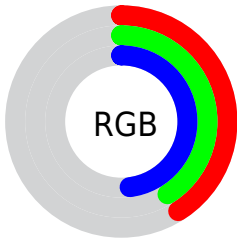

Distribution

Red (41%)

Green (41%)

Blue (48%)