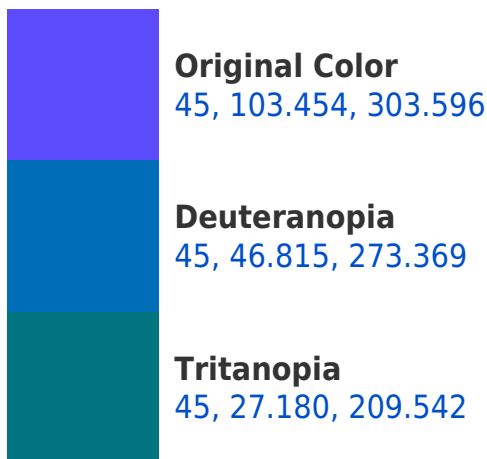

## Background

This preview shows how black text looks on a background with the CIELCh color 45, 103.454, 303.596.

This preview shows how white text looks on a background with the CIELCh color 45, 103.454, 303.596.

## Dichromacy

# Trichromacy

**Original Color**  
45, 103.454, 303.596

**Deuteranomaly**  
43, 67.010, 289.303

**Tritanomaly**  
43, 44.141, 276.417

# Monochromacy

**Original Color**  
45, 103.454, 303.596

**Achromatopsia**  
43, 0.006, 296.813

**Achromatomaly**  
42, 39.321, 298.349