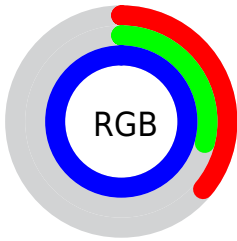

Distribution

- Red (36%)
- Green (29%)
- Blue (100%)