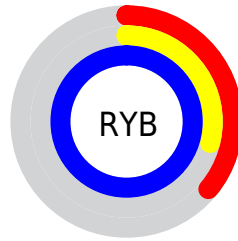

- Red (36%)
- Yellow (29%)
- Blue (100%)