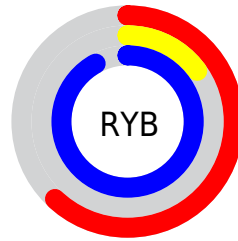

A 20% lighter version of the original color is **63, 89.268, 320.030**, and **29, 93.768, 313.222** is the 20% darker color. If you saturate the color by 10%, you get **42, 112.183, 315.057**, and if you desaturate by 10%, it is **49, 97.893, 315.707**.

# Distribution

Red (62%)

Green (15%)

Blue (92%)

Red (62%)

Yellow (15%)

Blue (92%)

Cyan (32%)