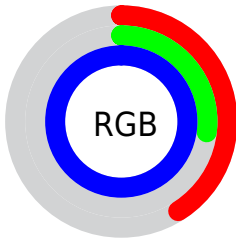

Distribution

- Red (41%)
- Green (27%)
- Blue (100%)