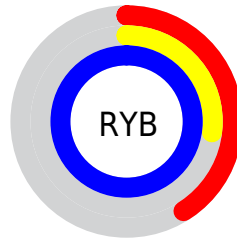

- Red (41%)
- Yellow (27%)
- Blue (100%)