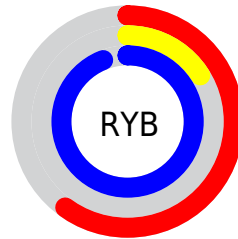

## Conversions Part 2

<b>Format</b>	<b>Color</b>
R <sub>YB</sub>	152, 41, 239
Decimal	9972207
CIE <sub>Lab</sub>	45.00, 75.21, -77.58
CIE <sub>LCh</sub>	45, 108.051, 314.111
Y <sub>xy</sub>	14.5417, 0.2315, 0.1145
Android (android.graphics.Color)	4288162287 (0xFF9829EF)
YUV	96.7610, 70.1238, 48.4446
Hunter-Lab	38.1336, 70.8757, -102.4676

A 20% lighter version of the original color is **62, 88.056, 318.904**, and **28, 96.856, 311.909** is the 20% darker color. If you saturate the color by 10%, you get **42, 114.602, 313.691**, and if you desaturate by 10%, it is **49, 98.413, 314.173**.

# Distribution

Red (60%)

Green (16%)

Blue (94%)

Red (60%)

Yellow (16%)

Blue (94%)

Cyan (36%)