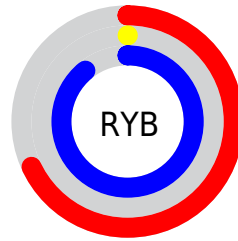

- Red (68%)
- Yellow (0%)
- Blue (89%)