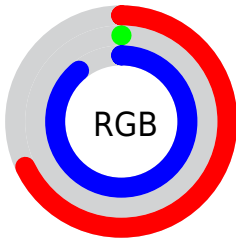

Distribution

- Red (68%)
- Green (0%)
- Blue (89%)