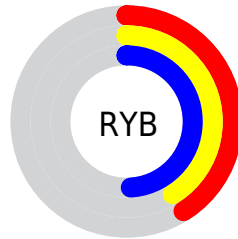

A 20% lighter version of the original color is  $65, 11.687, 289.643$ , and  $25, 11.218, 290.419$  is the 20% darker color. If you saturate the color by 10%, you get  $41, 18.744, 291.150$ , and if you desaturate by 10%, it is  $49, 4.232, 288.723$ .

# Distribution

Red (41%)

Green (41%)

Blue (49%)

Red (41%)

Yellow (41%)

Blue (49%)

Cyan (16%)