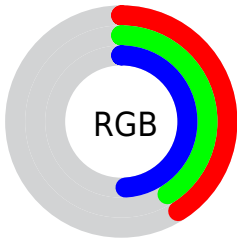

Distribution

Red (41%)

Green (41%)

Blue (49%)