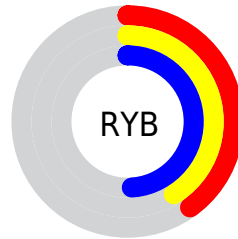

## Conversions Part 2

<b>Format</b>	<b>Color</b>
<b>R<sub>YB</sub></b>	101, 105, 125
Decimal	6646397
CIE <sub>Lab</sub>	45.00, 2.44, -11.19
CIE <sub>LCh</sub>	45, 11.451, 282.284
Yxy	14.5417, 0.2831, 0.2897
Android (android.graphics.Color)	4284836477 (0xFF656A7D)
YUV	106.6710, 9.0362, -4.9735
Hunter-Lab	38.1336, -0.2216, -6.6467

# Details

The CIELCh color **45, 11.451, 282.284** is a dark color, and the websafe version is hex **666666**. A complement of this color would be **50, 11.234, 97.757**, and the grayscale version is **45, 0.006, 296.813**.

A 20% lighter version of the original color is **65, 11.778, 282.656**, and **25, 11.319, 282.355** is the 20% darker color. If you saturate the color by 10%, you get **41, 17.657, 283.813**, and if you desaturate by 10%, it is **49, 5.417, 280.970**.

# Distribution

Red (40%)

Green (42%)

Blue (49%)

Red (40%)

Yellow (41%)

Blue (49%)

Cyan (19%)