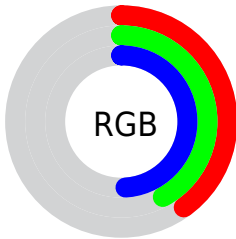

Distribution

Red (40%)

Green (42%)

Blue (49%)