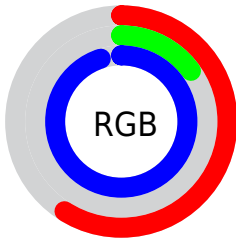

Distribution

Red (59%)

Green (15%)

Blue (95%)