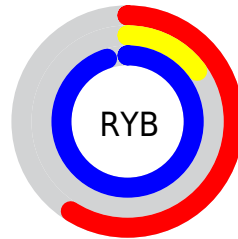

## Conversions Part 2

<b>Format</b>	<b>Color</b>
R <sub>Y</sub> B	151, 39, 243
Decimal	9906163
CIE Lab	45.00, 76.48, -79.82
CIE LCh	45, 110.543, 313.774
Yxy	14.5417, 0.2279, 0.1115
Android (android.graphics.Color)	4288096243 (0xFF9727F3)
YUV	95.7440, 72.5972, 48.4595
Hunter-Lab	38.1336, 72.4277, -107.2764

A 20% lighter version of the original color is **62, 88.535, 318.767**, and **28, 98.451, 311.474** is the 20% darker color. If you saturate the color by 10%, you get **42, 116.856, 313.314**, and if you desaturate by 10%, it is **49, 101.012, 313.859**.

# Distribution

Red (59%)

Green (15%)

Blue (95%)

Red (59%)

Yellow (15%)

Blue (95%)

Cyan (38%)