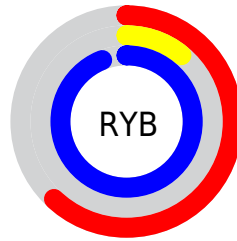

- Red (62%)
- Yellow (11%)
- Blue (94%)