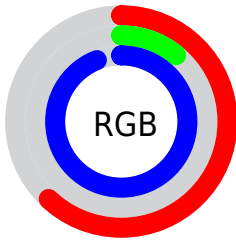

Distribution

- Red (62%)
- Green (11%)
- Blue (94%)