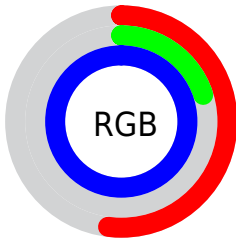

Distribution

- Red (52%)
- Green (20%)
- Blue (100%)