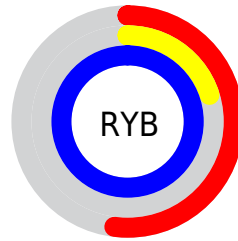

- Red (52%)
- Yellow (20%)
- Blue (100%)