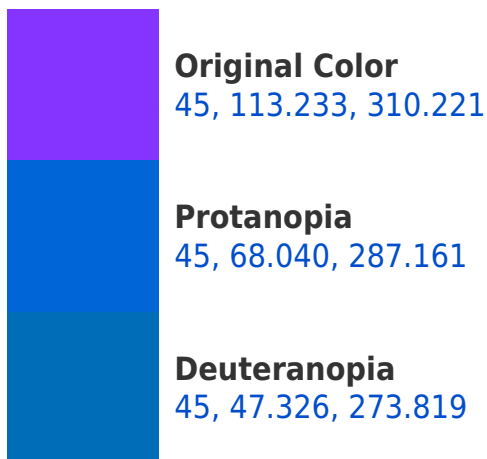

A 20% lighter version of the original color is **61, 84.236, 314.753**, and **27, 106.423, 308.694** is the 20% darker color. If you saturate the color by 10%, you get **41, 122.271, 310.172**, and if you desaturate by 10%, it is **50, 101.129, 309.892**.

Large Text (above 18pt) WCAG AAA × Fail

Any Text WCAG AAA × Fail

If you want to check with other color combinations, try the [Color Contrast Checker](#).

CIELCh 45, 113.233, 310.221

Background

This preview shows how black text looks on a background with the CIELCh color 45, 113.233, 310.221.

This preview shows how white text looks on a background with the CIELCh color 45, 113.233, 310.221.

Color Blindness Simulation

Color vision deficiency is a very complex topic, and I could not describe the different causes any better than Wikipedia does, so if you want to learn more, you should check out their [article about color blindness](#).

Dichromacy

Tritanopia
45, 6.565, 245.896

Trichromacy

Original Color
45, 113.233, 310.221

Protanomaly
42, 87.311, 297.322

Deuteranomaly
42, 73.111, 293.910

Tritanomaly
42, 48.097, 304.660

Monochromacy