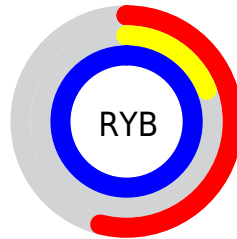

- Red (54%)
- Yellow (19%)
- Blue (100%)