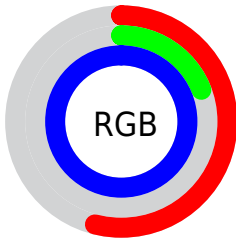

Distribution

- Red (54%)
- Green (19%)
- Blue (100%)