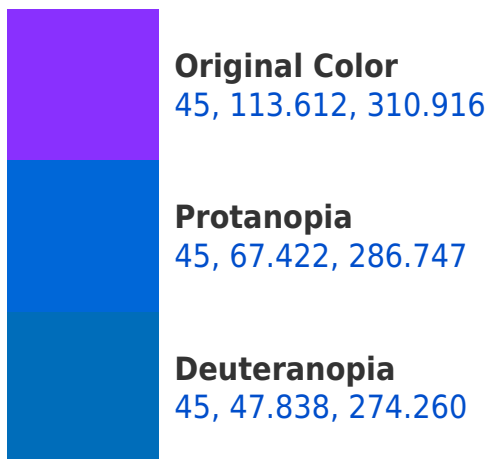

## Background

This preview shows how black text looks on a background with the CIELCh color 45, 113.612, 310.916.

This preview shows how white text looks on a background with the CIELCh color 45, 113.612, 310.916.

## Dichromacy

**Tritanopia**  
45, 5.571, 274.543

# Trichromacy

**Original Color**  
45, 113.612, 310.916

**Protanomaly**  
42, 87.275, 297.460

**Deuteranomaly**  
42, 74.280, 294.541

**Tritanomaly**  
43, 49.049, 307.639

# Monochromacy

**Original Color**  
45, 113.612, 310.916

**Achromatopsia**  
42, 0.006, 296.813

**Achromatomaly**  
40, 46.660, 309.196