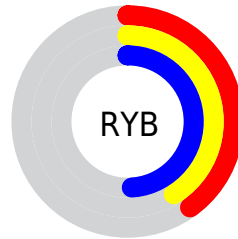

## Conversions Part 2

<b>Format</b>	<b>Color</b>
<b>R<sub>YB</sub></b>	101, 105, 126
Decimal	6646398
CIE <sub>Lab</sub>	45.00, 2.68, -11.74
CIE <sub>LCh</sub>	45, 12.038, 282.867
Yxy	14.5417, 0.2819, 0.2877
Android (android.graphics.Color)	4284836478 (0xFF656A7E)
YUV	106.7850, 9.4730, -5.0734
Hunter-Lab	38.1336, -0.0376, -7.1190

# Details

The CIELCh color  $45, 12.038, 282.867$  is a dark color, and the websafe version is hex  $666666$ . A complement of this color would be  $51, 11.787, 98.200$ , and the grayscale version is  $45, 0.006, 296.813$ .

A 20% lighter version of the original color is  $65, 12.326, 283.129$ , and  $25, 11.963, 283.102$  is the 20% darker color. If you saturate the color by 10%, you get  $41, 18.360, 284.404$ , and if you desaturate by 10%, it is  $49, 5.896, 281.546$ .

# Distribution

Red (40%)

Green (42%)

Blue (49%)

Red (40%)

Yellow (41%)

Blue (49%)

Cyan (20%)