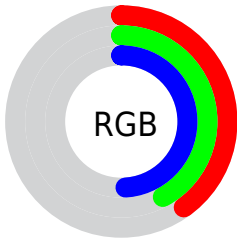

Distribution

Red (40%)

Green (42%)

Blue (49%)