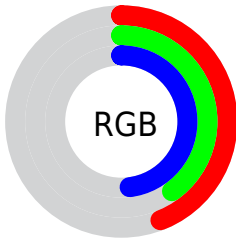

Distribution

Red (44%)

Green (40%)

Blue (48%)