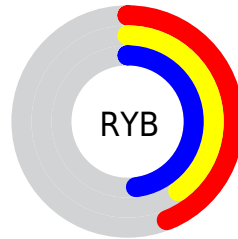

## Conversions Part 2

<b>Format</b>	<b>Color</b>
<b>R<sub>YB</sub></b>	113, 103, 122
Decimal	7432058
CIE Lab	45.00, 7.86, -9.15
CIE LCh	45, 12.063, 310.641
Yxy	14.5417, 0.3021, 0.2910
Android (android.graphics.Color)	4285622138 (0xFF71677A)
YUV	108.1560, 6.8251, 4.2482
Hunter-Lab	38.1336, 3.9381, -4.9276

A 20% lighter version of the original color is  $65, 11.905, 311.276$ , and  $25, 11.901, 311.035$  is the 20% darker color. If you saturate the color by 10%, you get  $41, 20.037, 311.112$ , and if you desaturate by 10%, it is  $49, 4.275, 310.189$ .

# Distribution

Red (44%)

Green (40%)

Blue (48%)

Red (44%)

Yellow (40%)

Blue (48%)

Cyan (7%)