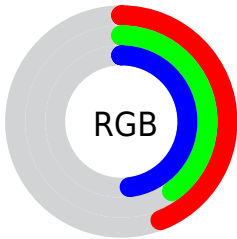

Distribution

Red (44%)

Green (40%)

Blue (48%)