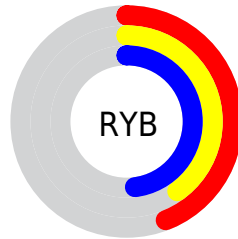

A 20% lighter version of the original color is  $65, 11.905, 311.276$ , and  $25, 11.901, 311.035$  is the 20% darker color. If you saturate the color by 10%, you get  $41, 20.037, 311.112$ , and if you desaturate by 10%, it is  $49, 4.275, 310.189$ .

# Distribution

Red (44%)

Green (40%)

Blue (48%)

Red (44%)

Yellow (40%)

Blue (48%)

Cyan (7%)