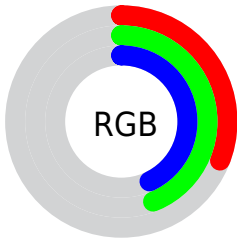

Distribution

Red (31%)

Green (44%)

Blue (43%)