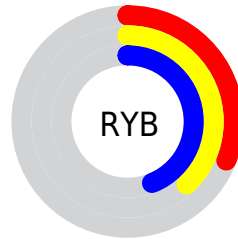

## Conversions Part 2

<b>Format</b>	<b>Color</b>
<b>R<sub>YB</sub></b>	79, 97, 113
Decimal	5206382
CIE <sub>Lab</sub>	45.00, -12.83, -2.26
CIE <sub>LCh</sub>	45, 13.027, 189.986
Yxy	14.5417, 0.2746, 0.3357
Android (android.graphics.Color)	4283396462 (0xFF4F716E)
YUV	102.4920, 3.7014, -20.6025
Hunter-Lab	38.1336, -11.0528, 0.4551

# Details

The CIELCh color **45, 13.027, 189.986** is a dark color, and the websafe version is hex **336666**. A complement of this color would be **37, 15.305, 14.949**, and the grayscale version is **43, 0.006, 296.813**.

A 20% lighter version of the original color is **65, 13.128, 190.956**, and **25, 12.917, 191.371** is the 20% darker color. If you saturate the color by 10%, you get **44, 16.781, 189.249**, and if you desaturate by 10%, it is **46, 8.944, 190.713**.

# Distribution

Red (31%)

Green (44%)

Blue (43%)

Red (31%)

Yellow (38%)

Blue (44%)

Cyan (30%)