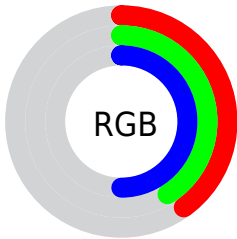

Distribution

Red (40%)

Green (41%)

Blue (50%)