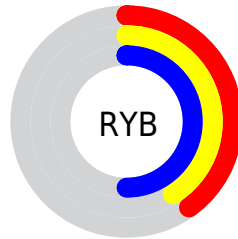

# Details

The CIELCh color **45, 13.148, 288.733** is a dark color, and the websafe version is hex **666666**. A complement of this color would be **52, 12.706, 104.714**, and the grayscale version is **45, 0.006, 296.813**.

A 20% lighter version of the original color is **65, 13.362, 288.519**, and **25, 13.197, 289.447** is the 20% darker color. If you saturate the color by 10%, you get **41, 20.477, 290.134**, and if you desaturate by 10%, it is **49, 6.081, 287.533**.

# Distribution

Red (40%)

Green (41%)

Blue (50%)

Red (40%)

Yellow (41%)

Blue (50%)

Cyan (19%)