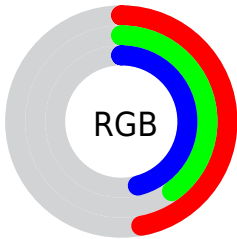

Distribution

- Red (47%)
- Green (40%)
- Blue (46%)