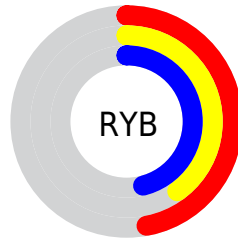

- Red (47%)
- Yellow (40%)
- Blue (46%)