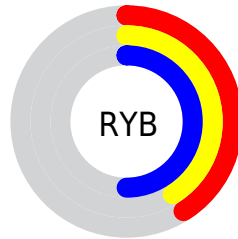

- Red (41%)
- Yellow (41%)
- Blue (50%)