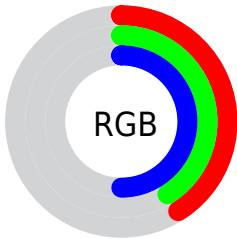

Distribution

- Red (41%)
- Green (41%)
- Blue (50%)