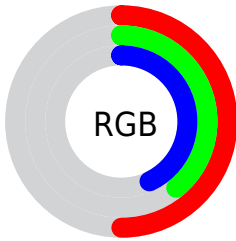

Distribution

- Red (50%)
- Green (39%)
- Blue (43%)