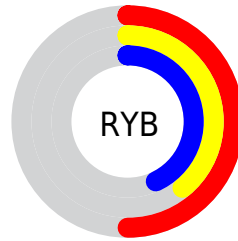

- Red (50%)
- Yellow (39%)
- Blue (43%)